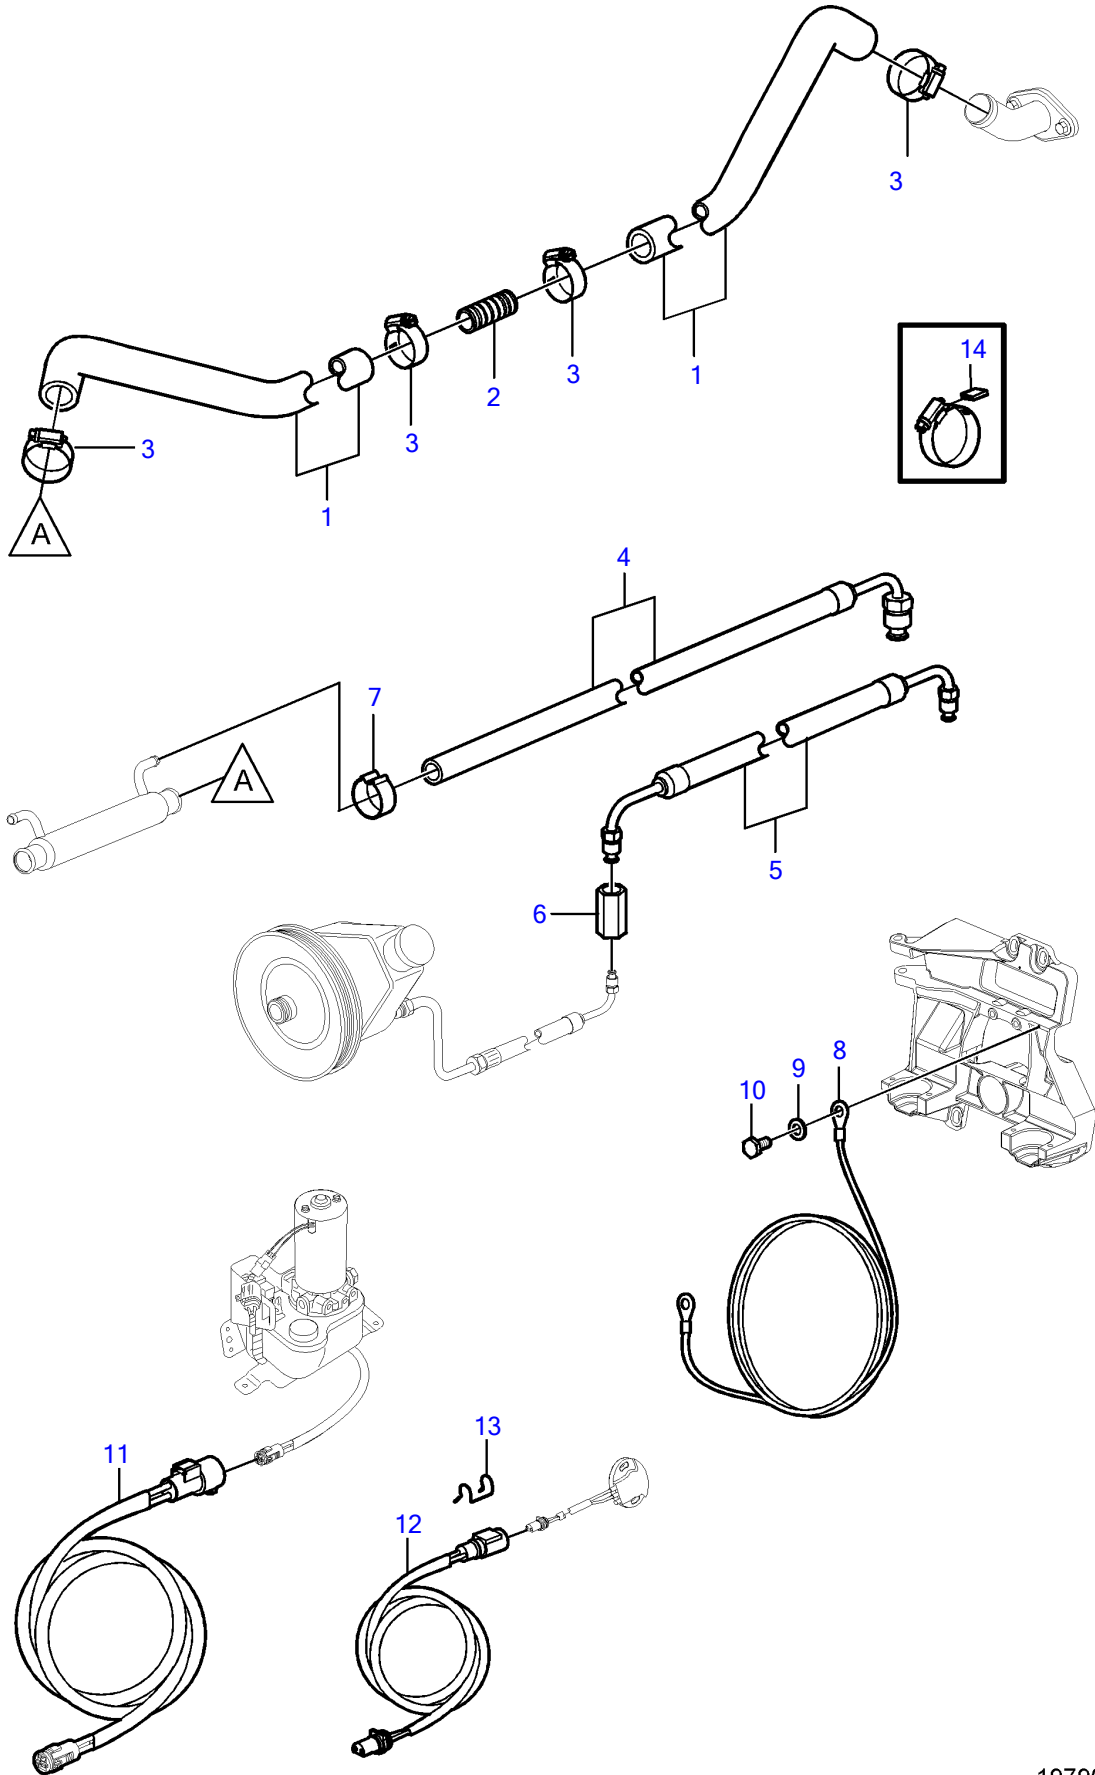

SX-M, SX-MLT, SX-MHP, SX-MACLT

SX-M, SX-MLT, SX-MHP, SX-MACLT

REF	PART NO.	QTY	DESCRIPTION	NOTES
1	3860824	2	Hose	Cut to length
2	3851594	1	Connection pipe	
3	3852602	4	Hose clamp	
4	3860830	1	Hose, return	
5	3860831	1	Hose, pressure	
6	3862511	1	Fitting	
7	982663	1	Hose clamp	
8	(3862894)	1	Cable, ground	L=3050mm, Obsolete part
9	3852193	1	Washer	
10	3852050	1	Screw	
11	3860838	1	Extension cable'verl	Trim pump
12	3860839	1	Extension cable'verl	Trim sender
13	(3852237)	2	Retainer	Obsolete part
14	3858532	X	Cover, clamp	